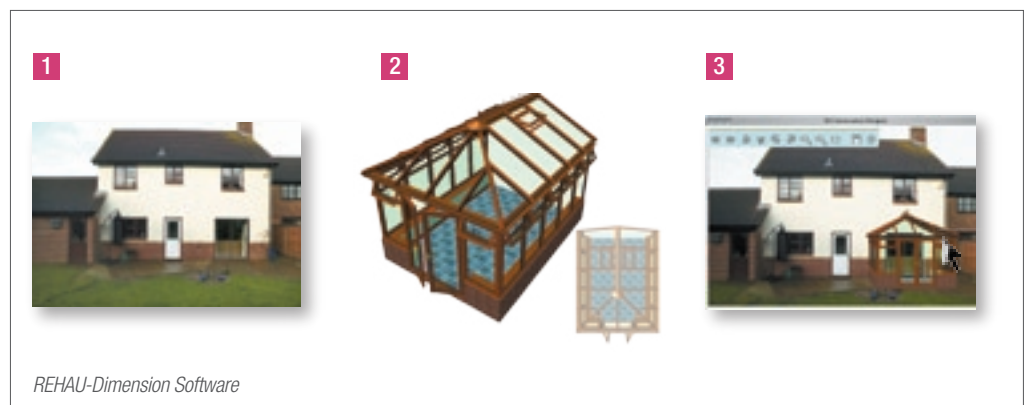

4

4 Elegant eaves beam cornice mouldings

REHAU conservatories are amongst the most handsome that the market can offer and will certainly be a perfect complement to your home.

The actual conservatory that you choose will be designed and built by the Installation Company – hopefully the company that has given you this brochure.

This Installation Company will obtain the REHAU-Dimension roof to suit your overall conservatory design and then provide the windows & doors which they join together to create the glazed walls underneath.

The resulting conservatory superstructures that are created from combining these REHAU products are guaranteed by the Installer and are amongst the most handsome that the market can offer and will certainly be a perfect complement to your home.

The footprint of your preferred conservatory design suggests the shape of the roof.

Fortunately, the versatility of the REHAU-Dimension roof system is such that it is configurable in an almost limitless combination of style & size, ensuring that whatever the style and size of the conservatory you have in mind, REHAU-Dimension can be made to suit.

Software

Using 'state-of-the-art' REHAU-Dimension Software, a 3D image can be generated on screen and by downloading a digital image of your property you can even see how the finished conservatory will look in situ from any angle.

If your Installer has the software - why not ask for a demonstration.

1. 1 Choose an image that represents your house.
2. 2 Generate 3D image of conservatory
3. 3 See how the finished conservatory will look