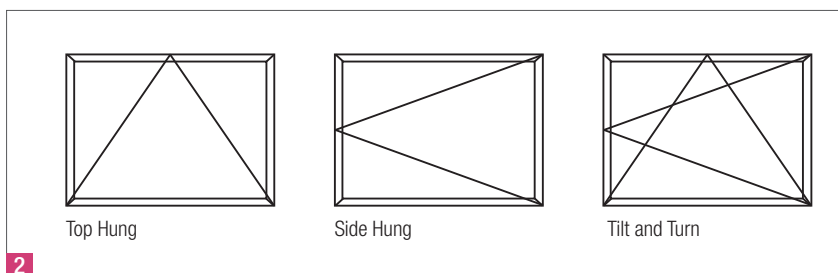

REHAU WINDOW FRAME STYLES

Underneath the REHAU-Dimension Roof, you can select REHAU windows & doors to suit your requirements. For the windows, 4 types of height are common, depending on the conservatory design you prefer.

1 Window Frames

Types 1 & 2 are windows that will sit on top of a dwarf wall to an eaves height of either c. 2100mm or c. 2500mm.

Types 3 & 4 are windows that are full height glazing from floor level to an eaves height of either c. 2100mm or c. 2500mm.

Each type can contain single panes of glass for uninterrupted vision or it can contain horizontal transoms and vertical mullions.

Subject to certain size limitations, you can then select the spaces within to be occupied by either fixed glazing or opening sashes, or perhaps a combination of both.

2 Window Sashes

Opening sashes can be open out – either top hung or side hung, or open in with tilt & turn mechanisms. REHAU recommends that for adequate ventilation at least 2 of the windows have opening sashes and for best performance, they should be sited at opposite ends of the conservatory.