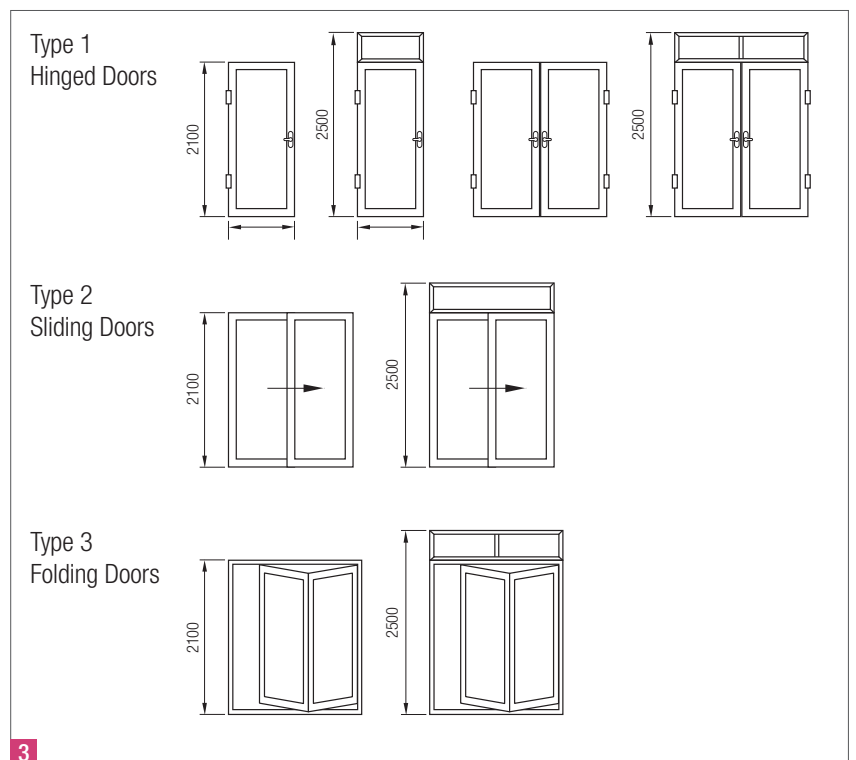

2 Window Sashes

Opening sashes can be open out – either top hung or side hung, or open in with tilt & turn mechanisms. REHAU recommends that for adequate ventilation at least 2 of the windows have opening sashes and for best performance, they should be sited at opposite ends of the conservatory.

GLAZED WALL & DOOR DESIGNS

3 Doors

There are essentially 3 types of external door for conservatories:

Type 1 - hinged doors. Outward or inward opening, single or double. Midrails can be added if required.

Type 2 - sliding doors. Conventional sliding or Tilt & Slide. Midrails may be added.

Type 3 - folding doors. These allow the full width of the door frame to be opened.

Door Height

Minimum door height (excluding fanlights) should not be lower than 2100mm.

Maximum door height (excluding fanlights) should not exceed more than 2200mm.

Overall height of doors with fanlights should not normally exceed c. 2500mm.

REHAU-DIMENSION

AND NOT FORGETTING COLOUR CHOICE...