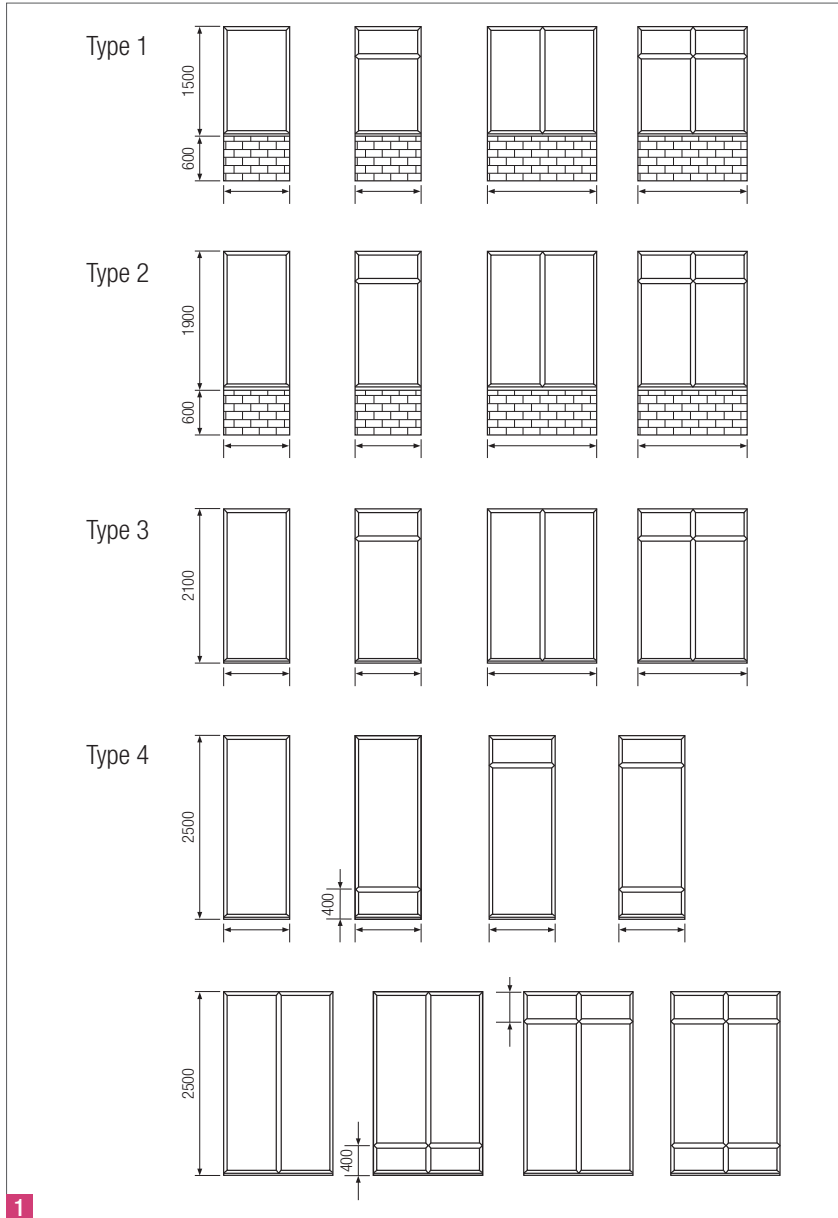

REHAU-DIMENSION

CONSERVATORY DESIGNS EXAMPLES...

Lean-To
2 Gable Ends

Lean-To
2 Edwardian Ends

Ridged
1 Edwardian End

Ridged
3 facet Victorian End

P Shaped
1 Gable End & 1 Edwardian End

Ridged
5 facet Victorian End

Ridged
2 Edwardian Ends + box gutter

Ridged
1 Gable End

Lean-To
2 Gable Ends

T Shaped
2 Gable Ends & 1 Edwardian End

REHAU WINDOW FRAME STYLES

Underneath the REHAU-Dimension Roof, you can select REHAU windows & doors to suit your requirements. For the windows, 4 types of height are common, depending on the conservatory design you prefer.

1 Window Frames

Types 1 & 2 are windows that will sit on top of a dwarf wall to an eaves height of either c. 2100mm or c. 2500mm.

Types 3 & 4 are windows that are full height glazing from floor level to an eaves height of either c. 2100mm or c. 2500mm.

2 Window Sashes

Opening sashes can be open out – either top hung or side hung, or open in with tilt & turn mechanisms. REHAU recommends that for adequate ventilation at least 2 of the windows have opening sashes and for best performance, they should be sited at opposite ends of the conservatory.